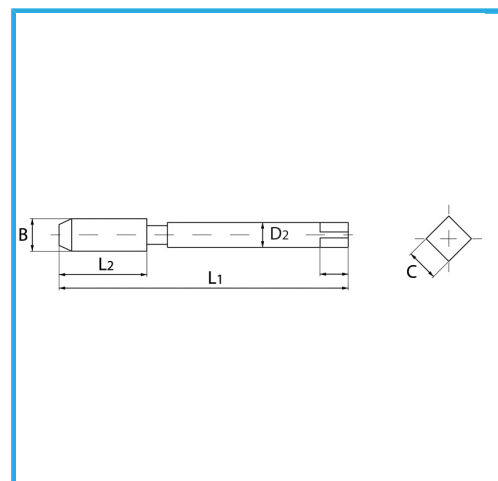

SPECIAL TYPE FOR CREATING THE THREADED INSERT HOUSING SEAT.

|              |               |
|--------------|---------------|
| Size         | M 10 x 1.25   |
| B            | 11.6 mm       |
| L1           | 85.0 mm       |
| L2           | 25.0 mm       |
| D2           | 8.0 mm        |
| C            | 6.30 mm       |
| EAN Code     | 8012667366490 |
| Gross weight | -             |