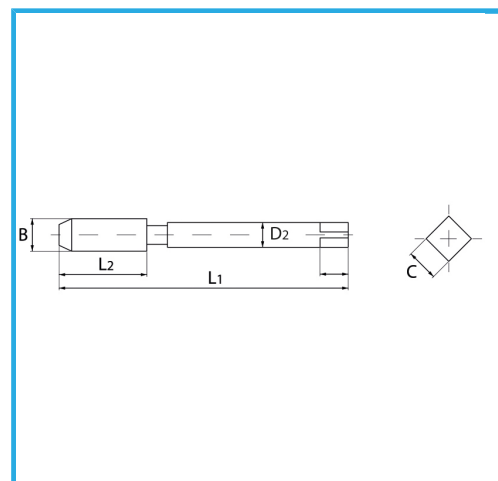

SPECIAL TYPE FOR CREATING THE THREADED INSERT HOUSING SEAT.

Size	M 11 x 1.5
B	12.9 mm
L1	89.0 mm
L2	29.0 mm
D2	9.0 mm
C	7.10 mm
Gross weight	0,05 kg
EAN Code	8012667367886

Box

HSS-G