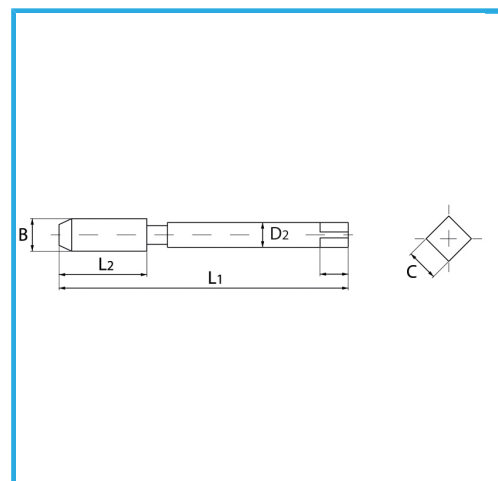

SPECIAL TYPE FOR CREATING THE THREADED INSERT HOUSING SEAT.

Size	M 3 x 0.5
B	3.6 mm
L1	53.0 mm
L2	13.0 mm
D2	4.0 mm
C	3.15 mm
Gross weight	0,01 kg
EAN Code	8012667365004

Box

HSS-G