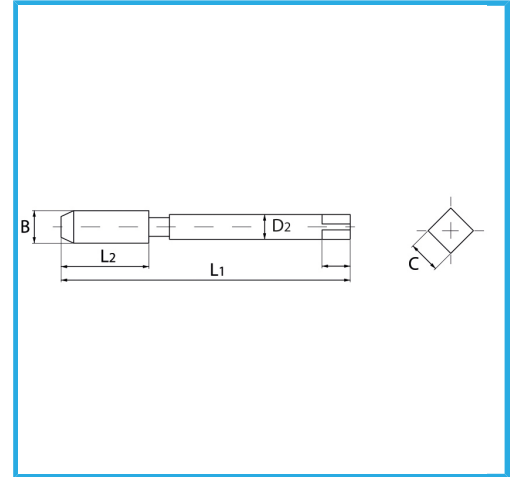

SPECIAL TYPE FOR CREATING THE THREADED INSERT HOUSING SEAT.

Size	M 20 x 2.0
B	22.6 mm
L1	113.0 mm
L2	33.0 mm
D2	16.0 mm
C	12.50 mm
EAN Code	8012667362829
Gross weight	-

Box

HSS-G