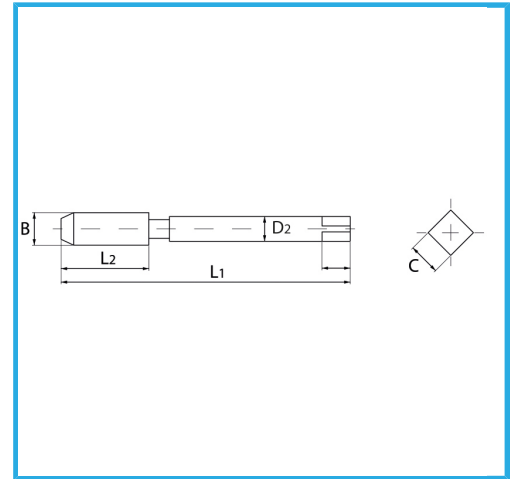

SPECIAL TYPE FOR CREATING THE THREADED INSERT HOUSING SEAT.

Size	M 3.5 x 0.6
B	4.3 mm
L1	53.0 mm
L2	13.0 mm
D2	4.5 mm
C	3.55 mm
Gross weight	0,01 kg
EAN Code	8012667364199

Box

HSS-G