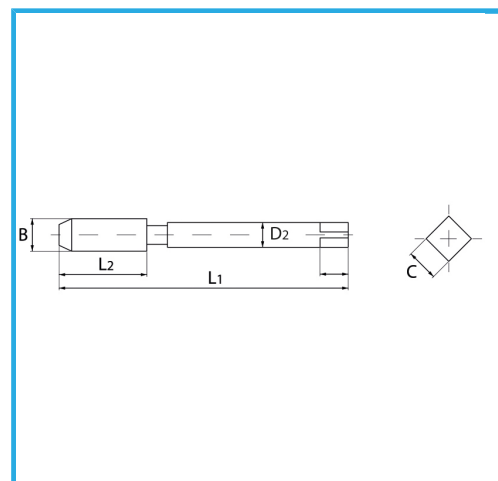

SPECIAL TYPE FOR CREATING THE THREADED INSERT HOUSING SEAT.

Size	M 12 x 1.5
B	14.0 mm
L1	95.0 mm
L2	30.0 mm
D2	11.2 mm
C	9.00 mm
Gross weight	0,07 kg
EAN Code	8012667365967

Box

HSS-G