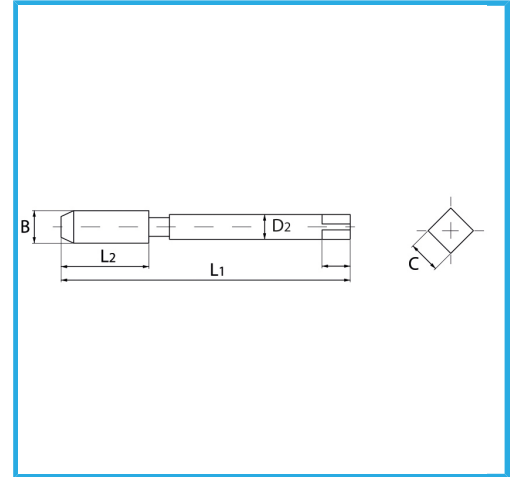

SPECIAL TYPE FOR CREATING THE THREADED INSERT HOUSING SEAT.

Size	M 8 x 1.25
B	9.6 mm
L1	80.0 mm
L2	24.0 mm
D2	8.0 mm
C	8.00 mm
Gross weight	0,04 kg
EAN Code	8012667366988

Box

HSS-G