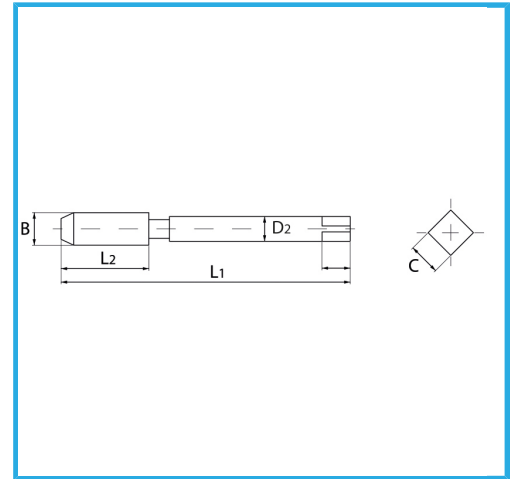

SPECIAL TYPE FOR CREATING THE THREADED INSERT HOUSING SEAT.

Size	M 8 x 1.0
B	9.3 mm
L1	80.0 mm
L2	24.0 mm
D2	10.0 mm
C	8.00 mm
Gross weight	0,04 kg
EAN Code	8012667369088

Box

HSS-G