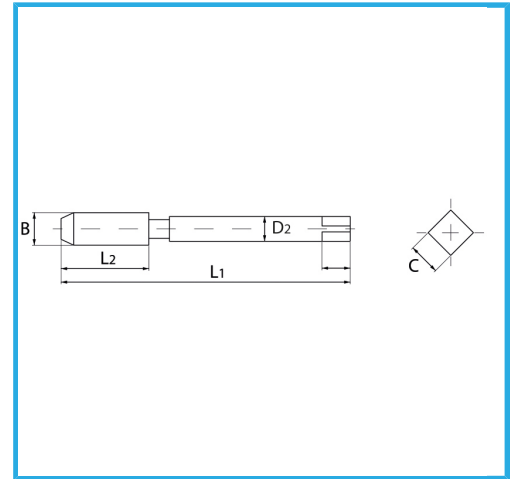

SPECIAL TYPE FOR CREATING THE THREADED INSERT HOUSING SEAT.

Size	M 6 x 1.0
B	7.3 mm
L1	72.0 mm
L2	22.0 mm
D2	8.0 mm
C	6.30 mm
Gross weight	0,02 kg
EAN Code	8012667368272

Box

HSS-G