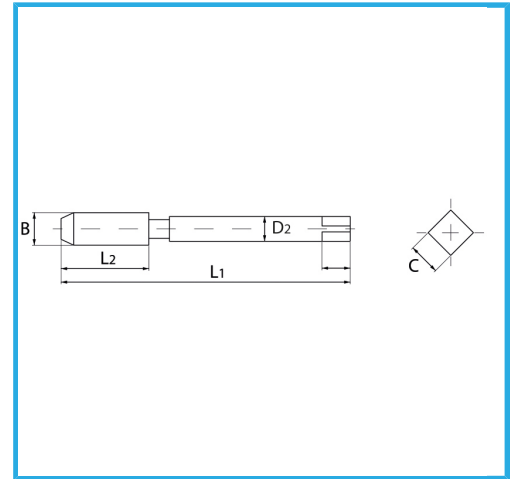

SPECIAL TYPE FOR CREATING THE THREADED INSERT HOUSING SEAT.

Size	M 9 x 1.25
B	10.6 mm
L1	85.0 mm
L2	25.0 mm
D2	8.0 mm
C	6.30 mm
Gross weight	0,03 kg
EAN Code	8012667367985

Box

HSS-G