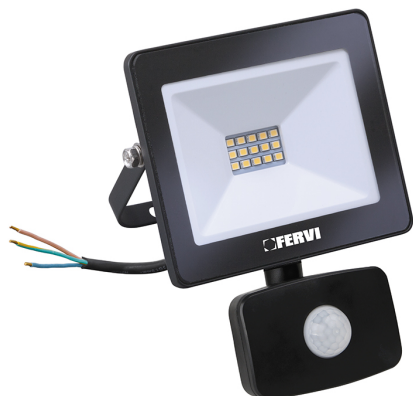

ALUMINIUM SUPER SLIM DIE-CAST HOUSING, TEMPERED GLASS.

Power	230 V, 50 Hz, 1 0W
Luminous flux	800 lm
Color temperature	4000 K
Cable	30 cm, 3x1 mm ² H05VV-F
Gross weight	0,46 kg
EAN Code	8012667370251

Box