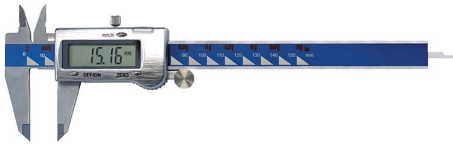

WITH GLASS RAIL FOR BETTER ACCURACY, METAL HOUSING AND
BUTTONS, DATA OUTPUT WITH MINI USB PORT, REMOVABLE
THUMBROLL, GROUND AND...

Range	0-300 mm 0-12"
Reading	0,01 mm 0,0005" g
Accuracy	0,03 mm
Repeatability	0,01 mm
Beam	16 x 3 mm
Jaws	60 mm
Back Jaws	20,5 mm
Battery	1 x 3V CR2032
Digit height	9 mm
EAN Code	8012667389789