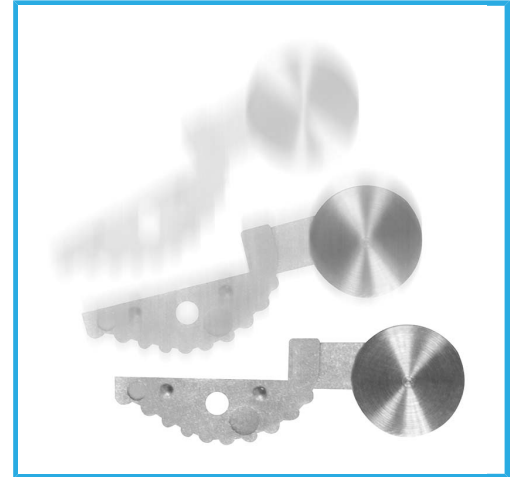

WITH GLASS RAIL FOR BETTER ACCURACY, METAL HOUSING AND
BUTTONS, DATA OUTPUT WITH MINI USB PORT, REMOVABLE
THUMBROLL, GROUND AND...

| | |
|----------------------|---------------------|
| Range | 0-200 mm 0-8" |
| Reading | 0,01 mm 0,0005" g |
| Accuracy | 0,03 mm |
| Repeatability | 0,01 mm |
| Beam | 16 x 3 mm |
| Jaws | 50 mm |
| Back Jaws | 19,5 mm |
| Battery | 1 x 3V CR2032 |
| Digit height | 9 mm |
| EAN Code | 8012667389772 |
| Gross weight | 0,43 kg |