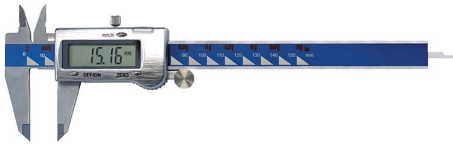

WITH GLASS RAIL FOR BETTER ACCURACY, METAL HOUSING AND
BUTTONS, DATA OUTPUT WITH MINI USB PORT, REMOVABLE
THUMBROLL, GROUND AND...

| | |
|----------------------|---------------------|
| Range | 0-200 mm 0-8" |
| Reading | 0,01 mm 0,0005" g |
| Accuracy | 0,03 mm |
| Repeatability | 0,01 mm |
| Beam | 16 x 3 mm |
| Jaws | 50 mm |
| Back Jaws | 19,5 mm |
| Battery | 1 x 3V CR2032 |
| Digit height | 9 mm |
| EAN Code | 8012667389772 |
| Gross weight | 0,43 kg |