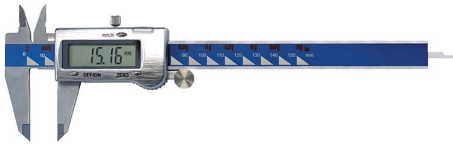

WITH GLASS RAIL FOR BETTER ACCURACY, METAL HOUSING AND
BUTTONS, DATA OUTPUT WITH MINI USB PORT, REMOVABLE
THUMBROLL, GROUND AND...

Range	0-150 mm 0-6"
Reading	0,01 mm 0,0005" g
Accuracy	0,02 mm
Repeatability	0,01 mm
Beam	16 x 3 mm
Jaws	40 mm
Back Jaws	16,5 mm
Battery	1 x 3V CR2032
Digit height	9 mm
EAN Code	8012667389765