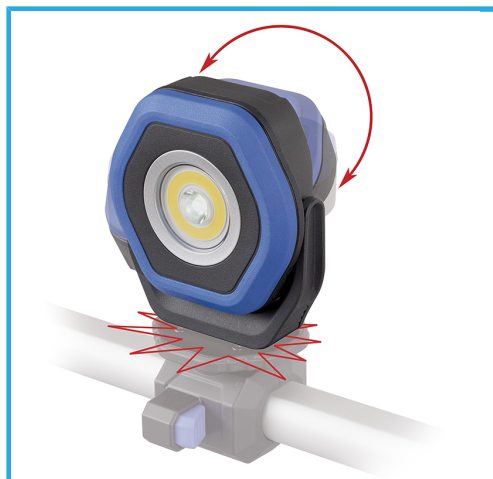

COB LED PORTABLE LAMP MADE IN IMPACT-RESISTANT ABS. THE LEDLAMP IS ADJUSTABLE IN FOUR DIFFERENT LIGHT INTENSITIES FROM 350 TO...

LED	COB
Power	USB Type C 5 V 2 A
Battery	3.7 V 5200 mAh Li-ion
Luminous flux	350 - 1400 lm
Recharging time	4 h
Autonomy	3 h - 14 h
Dimensions	116 x 101 x 41.5 mm
EAN Code	8012667385682
Gross weight	0,56 kg