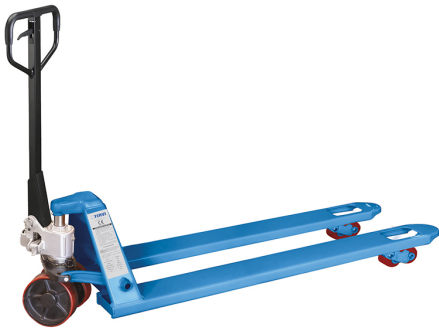

WITH POLYURETHANE WHEELS.

<b>Capacity</b>	2000 kg
<b>Fork height</b>	85 - 200 mm
<b>Fork dimensions</b>	1500 x 540 mm
<b>Armor plate thickness</b>	3 mm
<b>Front wheel</b>	Double
<b>Net weight</b>	86 kg
<b>EAN Code</b>	8012667395544
<b>Gross weight</b>	90,00 kg