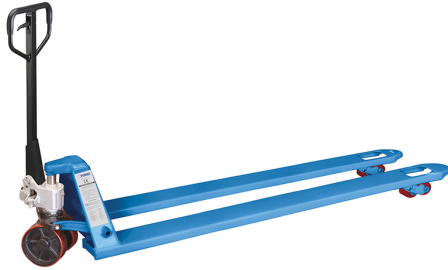

WITH POLYURETHANE WHEELS.

<b>Capacity</b>	2000 kg
<b>Fork height</b>	85 - 200 mm
<b>Fork dimensions</b>	2000 x 540 mm
<b>Armor plate thickness</b>	3 mm
<b>Front wheel</b>	Double
<b>Net weight</b>	102 kg
<b>EAN Code</b>	8012667395568
<b>Gross weight</b>	100,00 kg