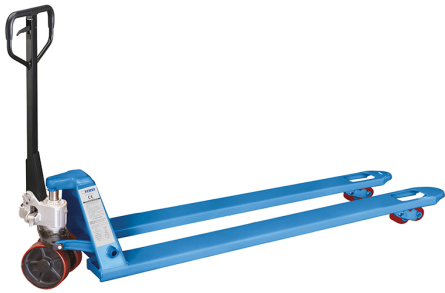

WITH POLYURETHANE WHEELS.

Capacity	2000 kg
Fork height	85 - 200 mm
Fork dimensions	1800 x 540 mm
Armor plate thickness	3 mm
Front wheel	Double
Net weight	96 kg
EAN Code	8012667395643
Gross weight	96,00 kg