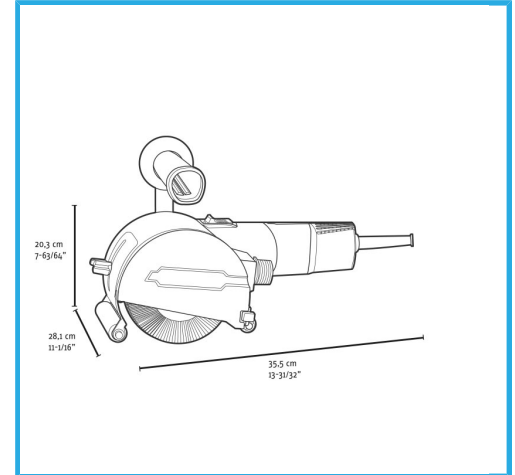

VARIABLE SPEED ROTATION SPEED STABILIZATION SYSTEM AT BOTH AN IDLE AND UNDER LOAD SOFT START SPINDLE LOCK RESTART...

Power	1400 W
Amperage at 220-230V	6,6 A
Speed	1000-4000 min-1
Spindle diameter	19 mm
Max Ø of brush	110 mm
Max width of brush	100 mm
EAN Code	8012667404512
Packaging dimensions	410 x 240 x 130 h mm
Gross weight	4,14 kg

Box

- Variable Speed

Constant Speed

Arbor Lock

2-Position Switch

Soft Start