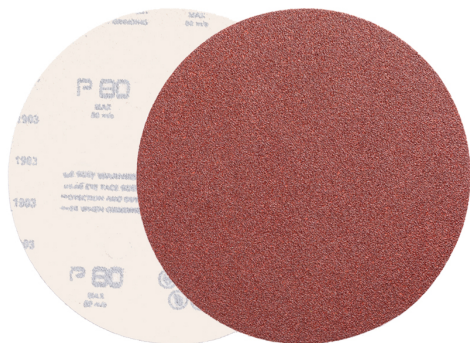

CORUNDUM RESIN COATED ON HEAVY PAPER (WEIGHT F), CLOSED COAT.

Diameter \varnothing	150 mm
Holes	8
Grit	60
Pack	10
Gross weight	0,02 kg
EAN Code	8012667408862