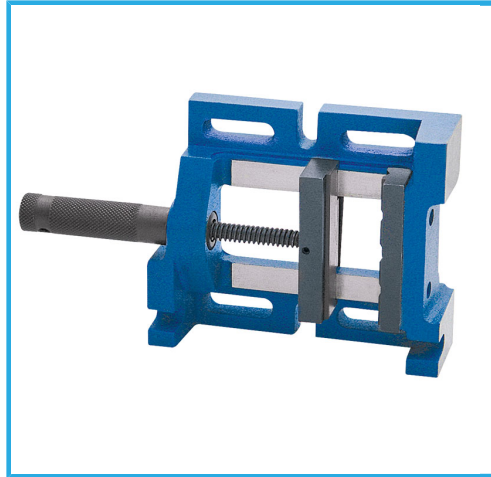

EQUIPPED WITH A PRISMATIC AND A SMOOTH JAW, CONSTANT OVERALL LENGTH THANKS TO THE SCREW INSERTED IN THE HANDLE. ADJUSTED TO 3...

Jaws	75 mm
Jaw height	30 mm
Opening	70 mm g
Base dimensions	150 x 142 mm
Net weight	3 Kg
Gross weight	3,19 kg
EAN Code	8012667408329

Box

Cast Iron