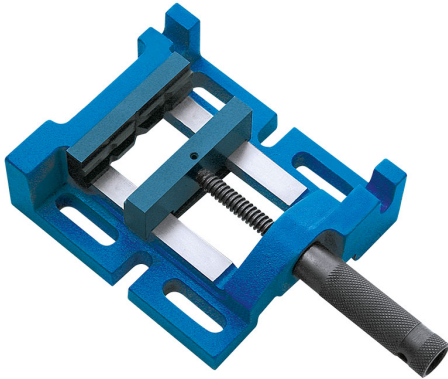

EQUIPPED WITH A PRISMATIC AND A SMOOTH JAW, CONSTANT OVERALL LENGTH THANKS TO THE SCREW INSERTED IN THE HANDLE. ADJUSTED TO 3...

Jaws	75 mm
Jaw height	30 mm
Opening	70 mm g
Base dimensions	150 x 142 mm
Net weight	3 Kg
Gross weight	3,19 kg
EAN Code	8012667408329

Box

Cast Iron