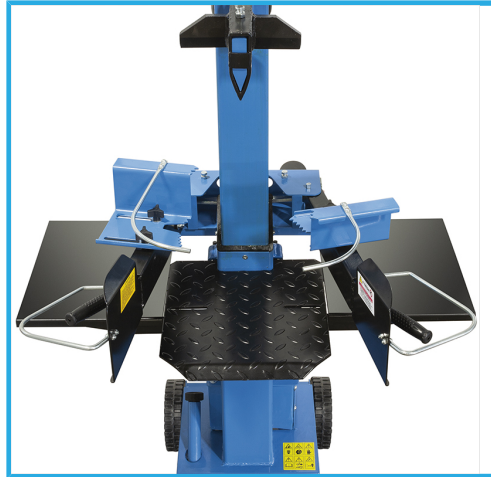

7 TON, WITH CROSS LOG SPLITTER.

Height working capacity	120 - 540 mm
Log capacity	ø 50 - 320 mm
Max splitting force	7 ton
Motor	230 V 50 Hz 3 kW
No-load speed	2950 rpm
Net weight	120 kg
Packaging dimensions	570x400x1300 h mm
Gross weight	125,00 kg
EAN Code	8012667243814