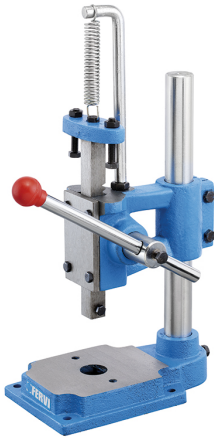

WITH SPRING LOADED RETURN.

Capacity	1500 N
Overall sizes	240 x 155 x 335h mm
Max height piece	230 mm
Max \varnothing piece	150 mm
Spindle travel	50 mm
Net weight	8,5 kg
Gross weight	9,24 kg
EAN Code	8012667206505