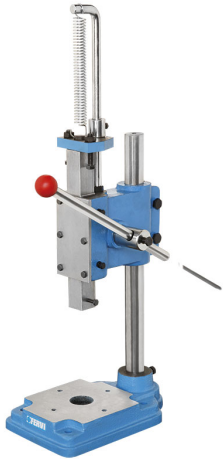

WITH SPRING LOADED RETURN.

Capacity	2000 N
Overall sizes	280 x 170 x 760h mm
Max height piece	275 mm
Max \varnothing piece	180 mm
Spindle travel	70 mm
Net weight	18 kg
Gross weight	18,82 kg
EAN Code	8012667206512