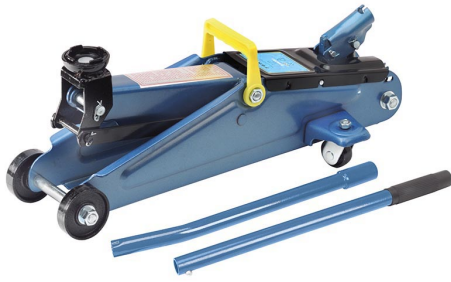

METAL BODY FRAME. HANDLE FOR HAND CARRYING. EXTENDABLE LEVER.

Capacity	2 ton
Overall sizes	535 x 225 x 145 mm
Lifting	135 - 385 mm g
Net weight	11 kg
Gross weight	11,63 kg
EAN Code	8012667000561
Packaging dimensions	555x260x180 h mm