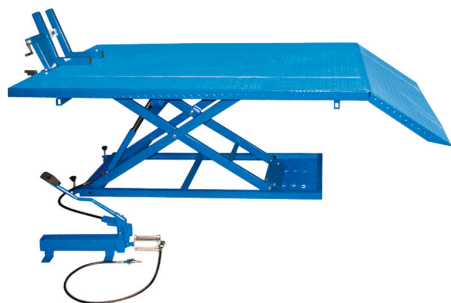

WITH FOOT PU MP AND PNEUMATIC CONTROL.

Max lifting capacity	600 kg
Platform dimensions	2000 x 1220 mm
Total length	2575 mm
Min - Max height	185 - 825 mm
Net weight	230 kg
Gross weight	264,00 kg
EAN Code	8012667264369