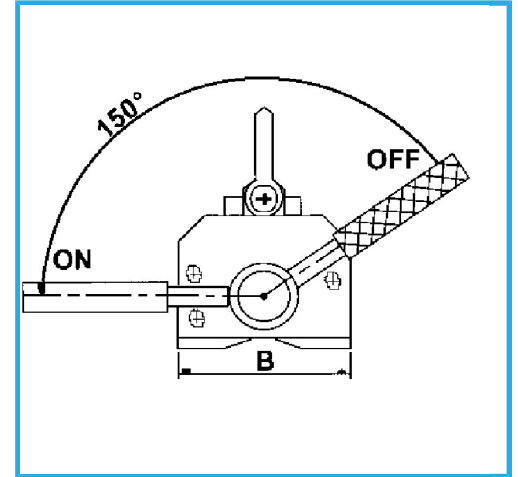

NEODYMIUM.

Maximum capacity	1000 kg
Round bar lifting cap.	330 kg
Min-max lifting diameter	75 - 450 mm
Dimensions	350 x 277 x 156 (B) mm
Net weight	36 kg
Gross weight	37,00 kg
EAN Code	8012667264925