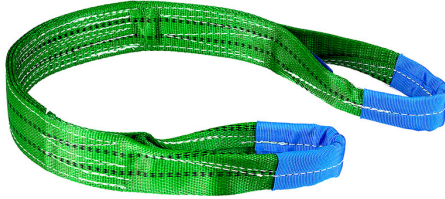

DOUBLE LAYER BAND LIFTING SYSTEM, SECURITY FACTOR 7:1. EN 1492-1.

m	1
Width	60 mm
Color	Green
Eye length	250 mm
Vertical capacity	2000 kg
Capacity basket	4000 kg
Basket capacity β 45°	2800 kg
Basket capacity β 60°	2000 kg
Capacity choker	1600 kg
Gross weight	0,51 kg
EAN Code	8012667145224