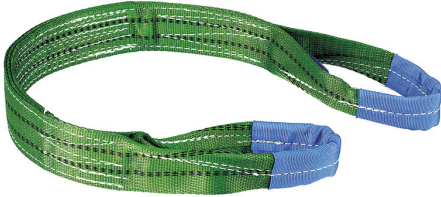

DOUBLE LAYER BAND LIFTING SYSTEM, SECURITY FACTOR 7:1. EN 1492-1.

m	4
Width	60 mm
Color	Green
Eye length	250 mm
Vertical capacity	2000 kg
Capacity basket	4000 kg
Basket capacity β 45°	2800 kg
Basket capacity β 60°	2000 kg
Capacity choker	1600 kg
Gross weight	1,51 kg
EAN Code	8012667113469