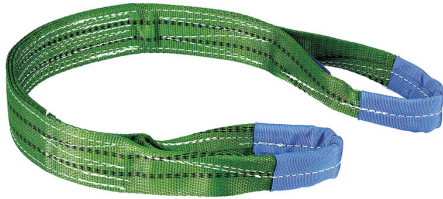

DOUBLE LAYER BAND LIFTING SYSTEM, SECURITY FACTOR 7:1. EN 1492-1.

m	6
Width	60 mm
Color	Green
Eye length	250 mm
Vertical capacity	2000 kg
Capacity basket	4000 kg
Basket capacity β 45°	2800 kg
Basket capacity β 60°	2000 kg
Capacity choker	1600 kg
Gross weight	2,26 kg
EAN Code	8012667162931