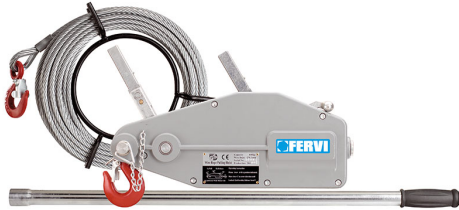

FOR PULLING AND LIFTING.

<b>Max load</b>	800 kg
<b>Cable</b>	ø 8,3mm x 20m
<b>Net weight</b>	11 kg
<b>Gross weight</b>	15,01 kg
<b>EAN Code</b>	8012667237998