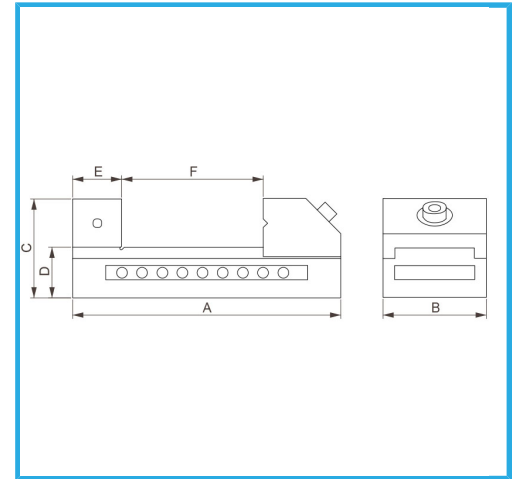

QUICK-RELEASE. COUPLINGS GROUND WITH HIGH PRECISION.
ACCURACY INDICATED ON PARALLELISM AND QUADRATURE. IDEAL
FOR GRINDING, EDM,...

Overall sizes	73 x 190 x 67h mm
Opening	110 mm g
Jaw height	35 mm
Accuracy	0,005 mm
Gross weight	4,15 kg
EAN Code	8012667181178