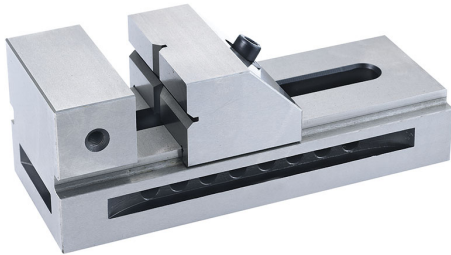

QUICK-RELEASE. COUPLINGS GROUND WITH HIGH PRECISION.
ACCURACY INDICATED ON PARALLELISM AND QUADRATURE. IDEAL
FOR GRINDING, EDM,...

Overall sizes	73 x 190 x 67h mm
Opening	110 mm g
Jaw height	35 mm
Accuracy	0,005 mm
Gross weight	4,15 kg
EAN Code	8012667181178

Wooden Box

Tempered

Steel

Grounded