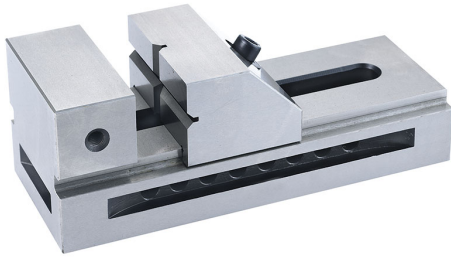

QUICK-RELEASE. COUPLINGS GROUND WITH HIGH PRECISION.
ACCURACY INDICATED ON PARALLELISM AND QUADRATURE. IDEAL
FOR GRINDING, EDM,...

Overall sizes	100 x 245 x 90h mm
Opening	125 mm g
Jaw height	45 mm
Accuracy	0,005 mm
Gross weight	9,30 kg
EAN Code	8012667204211

Wooden Box

Tempered

Steel

Grounded