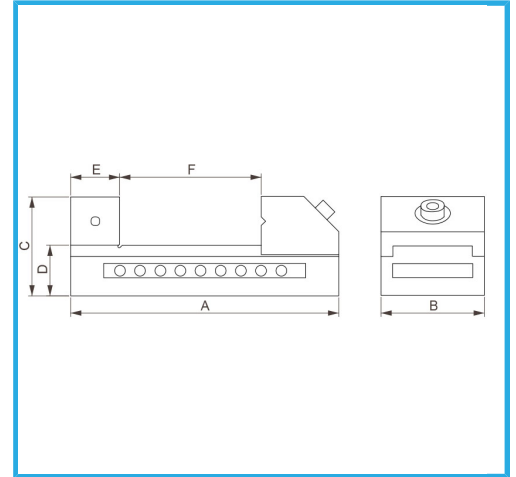

QUICK-RELEASE. COUPLINGS GROUND WITH HIGH PRECISION.
ACCURACY INDICATED ON PARALLELISM AND QUADRATURE. IDEAL
FOR GRINDING, EDM,...

Overall sizes	100 x 245 x 90h mm
Opening	125 mm g
Jaw height	45 mm
Accuracy	0,005 mm
Gross weight	9,30 kg
EAN Code	8012667204211