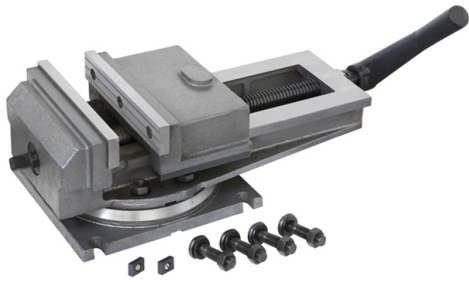

WITH INTERCHANGEABLE JAWS IN HARDENED AND GROUND STEEL.
SLIDING PARTS GROUND. UNCOVERED VINE. WITH CRANK AND FIXING
SCREWS.

Jaws	250 x 45 mm
Opening	320 mm g
Overall sizes	612 x 280 x 186h mm
Base dimensions	290 x 270 mm
Slot distance	245 mm
Slot	18 mm
Net weight	50 kg
Gross weight	54,00 kg
EAN Code	8012667003067

Cast Iron

Box