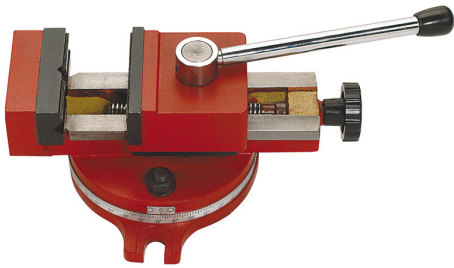

WITH PRISMATIC JAW AND SWIVEL BASE.

Jaws	120 x 40 mm
Opening	120 mm g
Base dimensions	220 x 130 mm
Slot	14 mm
Net weight	7 kg
Gross weight	7,00 kg
EAN Code	8012667205225

Box

Cast Iron