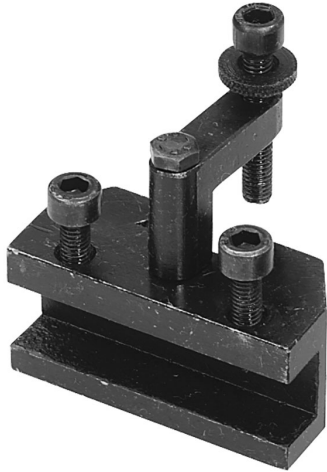

QUICK CHANGE WITH FLAT SEAT EQUIPPED WITH SCREW FOR HEIGHT ADJUSTMENT AND 2 TIGHTENING SCREWS.

<b>Length</b>	66 mm
<b>Width</b>	27 mm
<b>Height</b>	46 mm
<b>Tool height</b>	19 mm
<b>Gross weight</b>	0,45 kg
<b>EAN Code</b>	8012667236236

Box