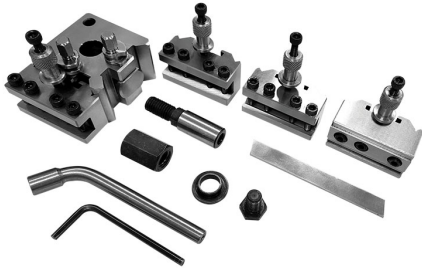

FOR QUICK TOOL CHANGES THANKS TO LOCK/UNLOCK PIN. SET
COMPOSITION: 1 TOOL TURRET, 2 FLAT SEAT TOOL HOLDERS, 1
PRISMATIC SEAT...

Length	58 mm
Width	58 mm
Height	37 mm
Hole	16 mm
Tool height	12 mm
Gross weight	1,70 kg
EAN Code	8012667191115

Box