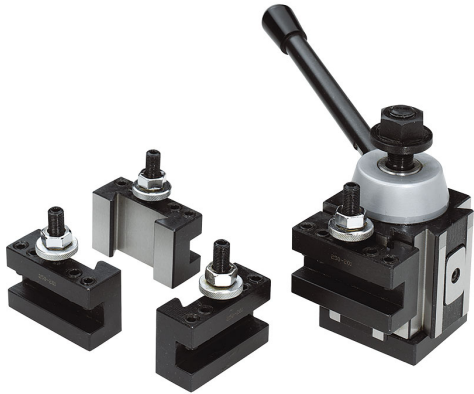

FOR QUICK TOOL CHANGES THANKS TO THE LOCK / UNLOCK LEVER.
COMPOSED OF: - 1 TOOL POST - 4 FLAT TYPE TOOL HOLDERS.

Length	57 mm
Width	64 mm
Working height	56 mm
Hole	14,4 mm
Tool height	14 mm
Gross weight	4,09 kg
EAN Code	8012667209803

Box