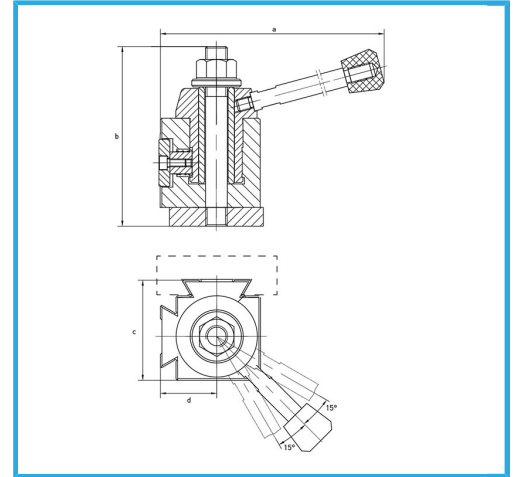

FOR QUICK TOOL CHANGES THANKS TO THE LOCK / UNLOCK LEVER.
COMPOSED OF: - 1 TOOL POST - 4 FLAT TYPE TOOL HOLDERS.

Length	57 mm
Width	64 mm
Working height	56 mm
Hole	14,4 mm
Tool height	14 mm
Gross weight	4,09 kg
EAN Code	8012667209803

Box