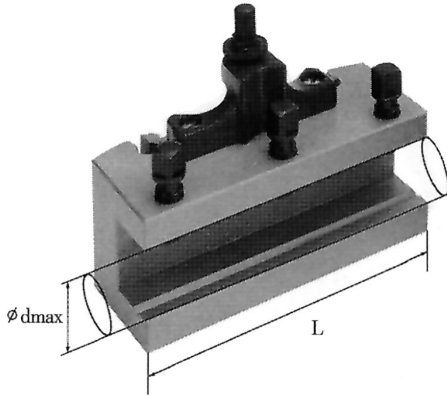

TYPE B EQUIPPED WITH SCREW FOR HEIGHT ADJUSTMENT AND 3 CLAMPING SCREWS.

L	130 mm
d max	32 mm
Gross weight	2,13 kg
EAN Code	8012667211530

Box