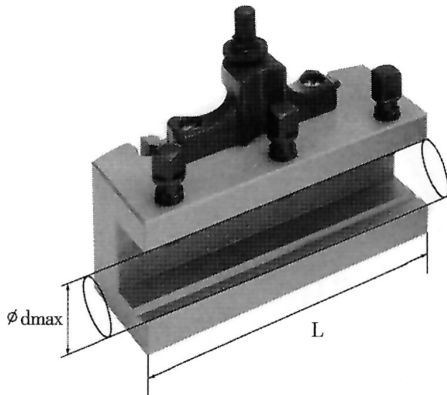

TYPE B EQUIPPED WITH SCREW FOR HEIGHT ADJUSTMENT AND 3 CLAMPING SCREWS.

L	160 mm
d max	32 mm
Gross weight	3,32 kg
EAN Code	8012667211554

Box