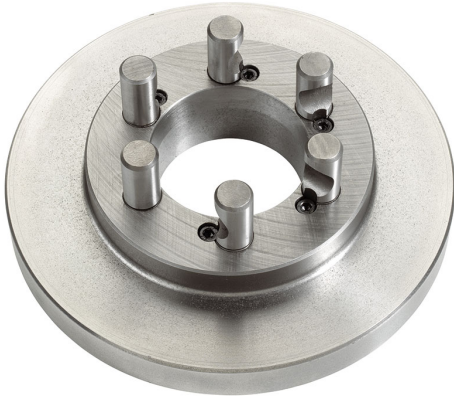

CAMLOCK DIN 55029 TO SHORT CONE WITH RAW SPINDLE SIDE.

<b>Cam lock Type</b>	4"
<b>Size</b>	Ø 200 mm
<b>Thickness</b>	28 mm
<b>Pins</b>	Ø 15,9 mm
<b>Gross weight</b>	5,95 kg
<b>EAN Code</b>	8012667262334

Box

Cast Iron

Wooden Box