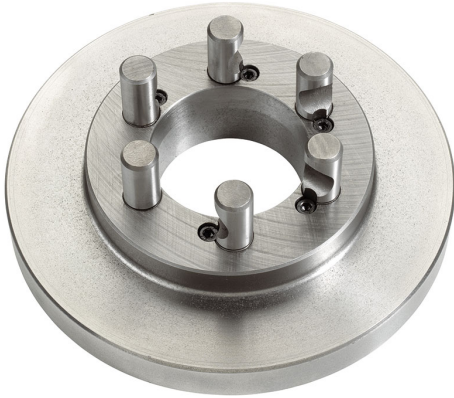

CAMLOCK DIN 55029 TO SHORT CONE WITH RAW SPINDLE SIDE.

Cam lock Type	6"
Size	Ø 250 mm
Thickness	30 mm
Pins	Ø 22 mm
Gross weight	11,04 kg
EAN Code	8012667238919

Box

Cast Iron

Wooden Box