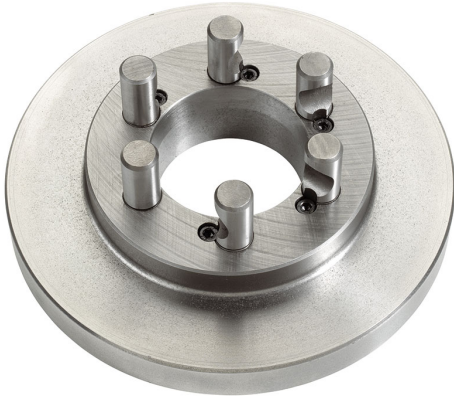

CAMLOCK DIN 55029 TO SHORT CONE WITH RAW SPINDLE SIDE.

<b>Cam lock Type</b>	6"
<b>Size</b>	Ø 400 mm
<b>Thickness</b>	30 mm
<b>Pins</b>	Ø 22 mm
<b>Gross weight</b>	30,00 kg
<b>EAN Code</b>	8012667238926

Box

Cast Iron

Wooden Box