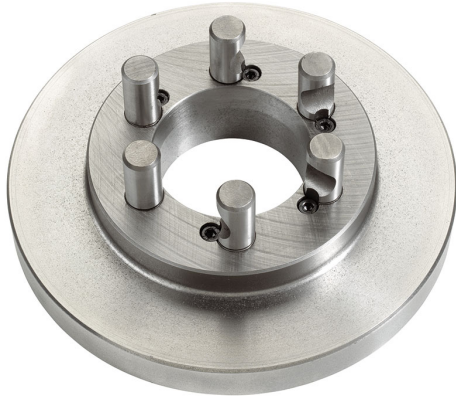

CAMLOCK DIN 55029 TO SHORT CONE WITH RAW SPINDLE SIDE.

Cam lock Type	8"
Size	Ø 400 mm
Thickness	30 mm
Pins	Ø 25,4 mm
Gross weight	27,49 kg
EAN Code	8012667238933

Box

Cast Iron

Wooden Box