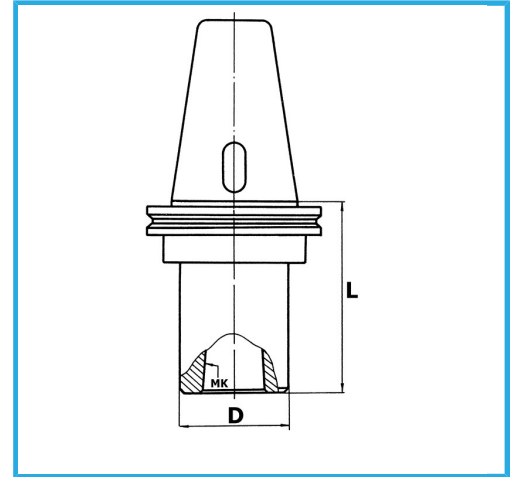

MAS-403 BT, BALANCED CHUCK BODY, WITH EXTRACTION SLOT FOR TOOLS. BALANCING 12.000 RPM.

BT	40
MT	1
D	25 mm
L	45 mm
Gross weight	1,10 kg
EAN Code	8012667008376

Box

Grounded

18Ni
CrMo5

-