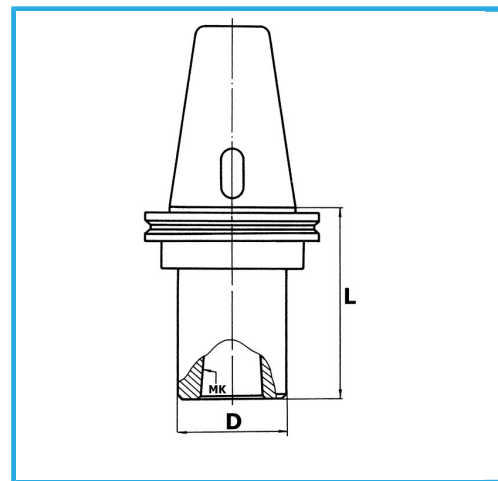

MAS-403 BT, BALANCED CHUCK BODY, WITH EXTRACTION SLOT FOR TOOLS. BALANCING 12.000 RPM.

BT	40
MT	2
D	32 mm
L	60 mm
Gross weight	1,16 kg
EAN Code	8012667008383

Box

Grounded

18Ni  
CrMo5

-