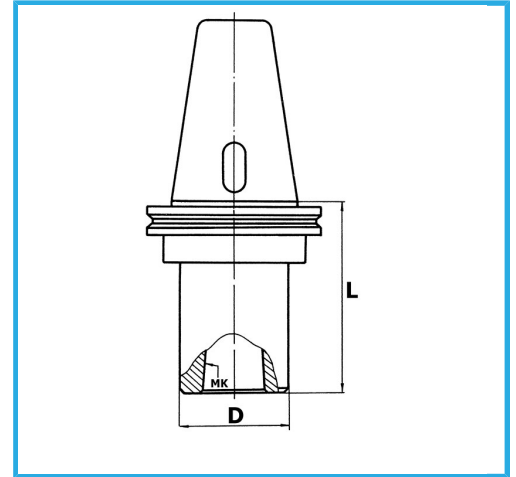

MAS-403 BT, BALANCED CHUCK BODY, WITH EXTRACTION SLOT FOR TOOLS. BALANCING 12.000 RPM.

BT	40
MT	3
D	40 mm
L	75 mm
Gross weight	1,24 kg
EAN Code	8012667008390

Box

Grounded

18Ni  
CrMo5

-