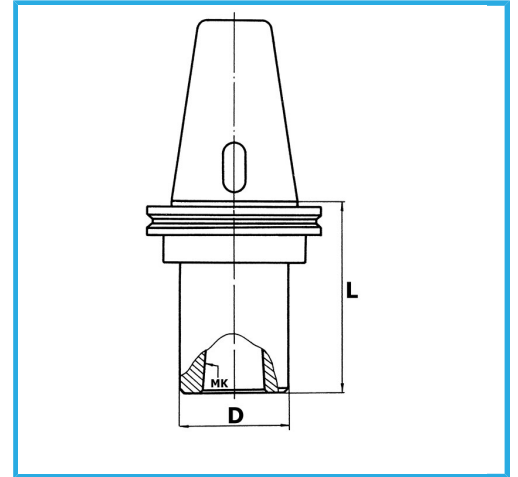

MAS-403 BT, BALANCED CHUCK BODY, WITH EXTRACTION SLOT FOR TOOLS. BALANCING 12.000 RPM.

BT	50
MT	3
D	40 mm
L	75 mm
Gross weight	3,77 kg
EAN Code	8012667008420

Box

Grounded

18Ni  
CrMo5

-