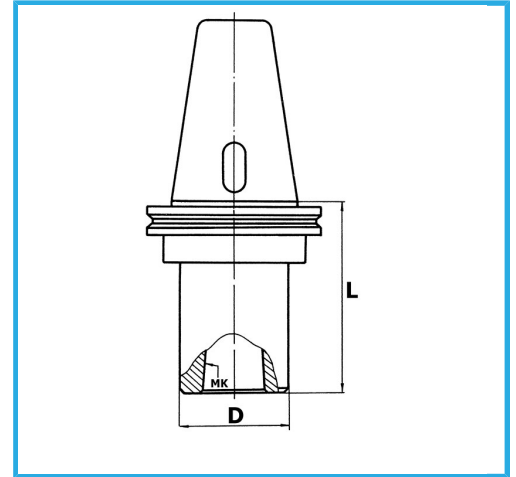

MAS-403 BT, BALANCED CHUCK BODY, WITH EXTRACTION SLOT FOR TOOLS. BALANCING 12.000 RPM.

BT	50
MT	4
D	50 mm
L	80 mm
Gross weight	3,80 kg
EAN Code	8012667008437

Box

Grounded

18Ni
CrMo5

-