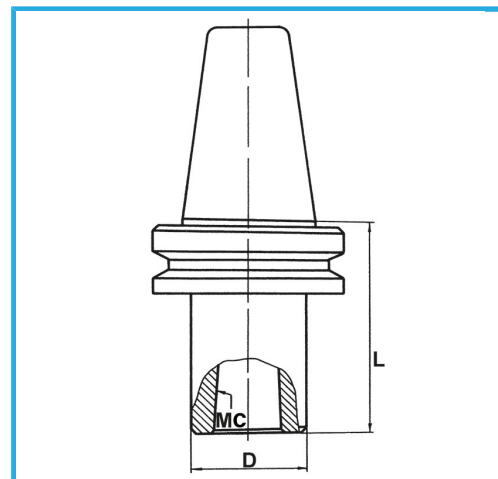

MAS-403 BT, BALANCED CHUCK BODY. BALANCING 12.000 RPM.

BT	40
MT	1
D	25 mm
L	45 mm
Gross weight	1,14 kg
EAN Code	8012667008451

Box

Grounded

18Ni  
CrMo5

-